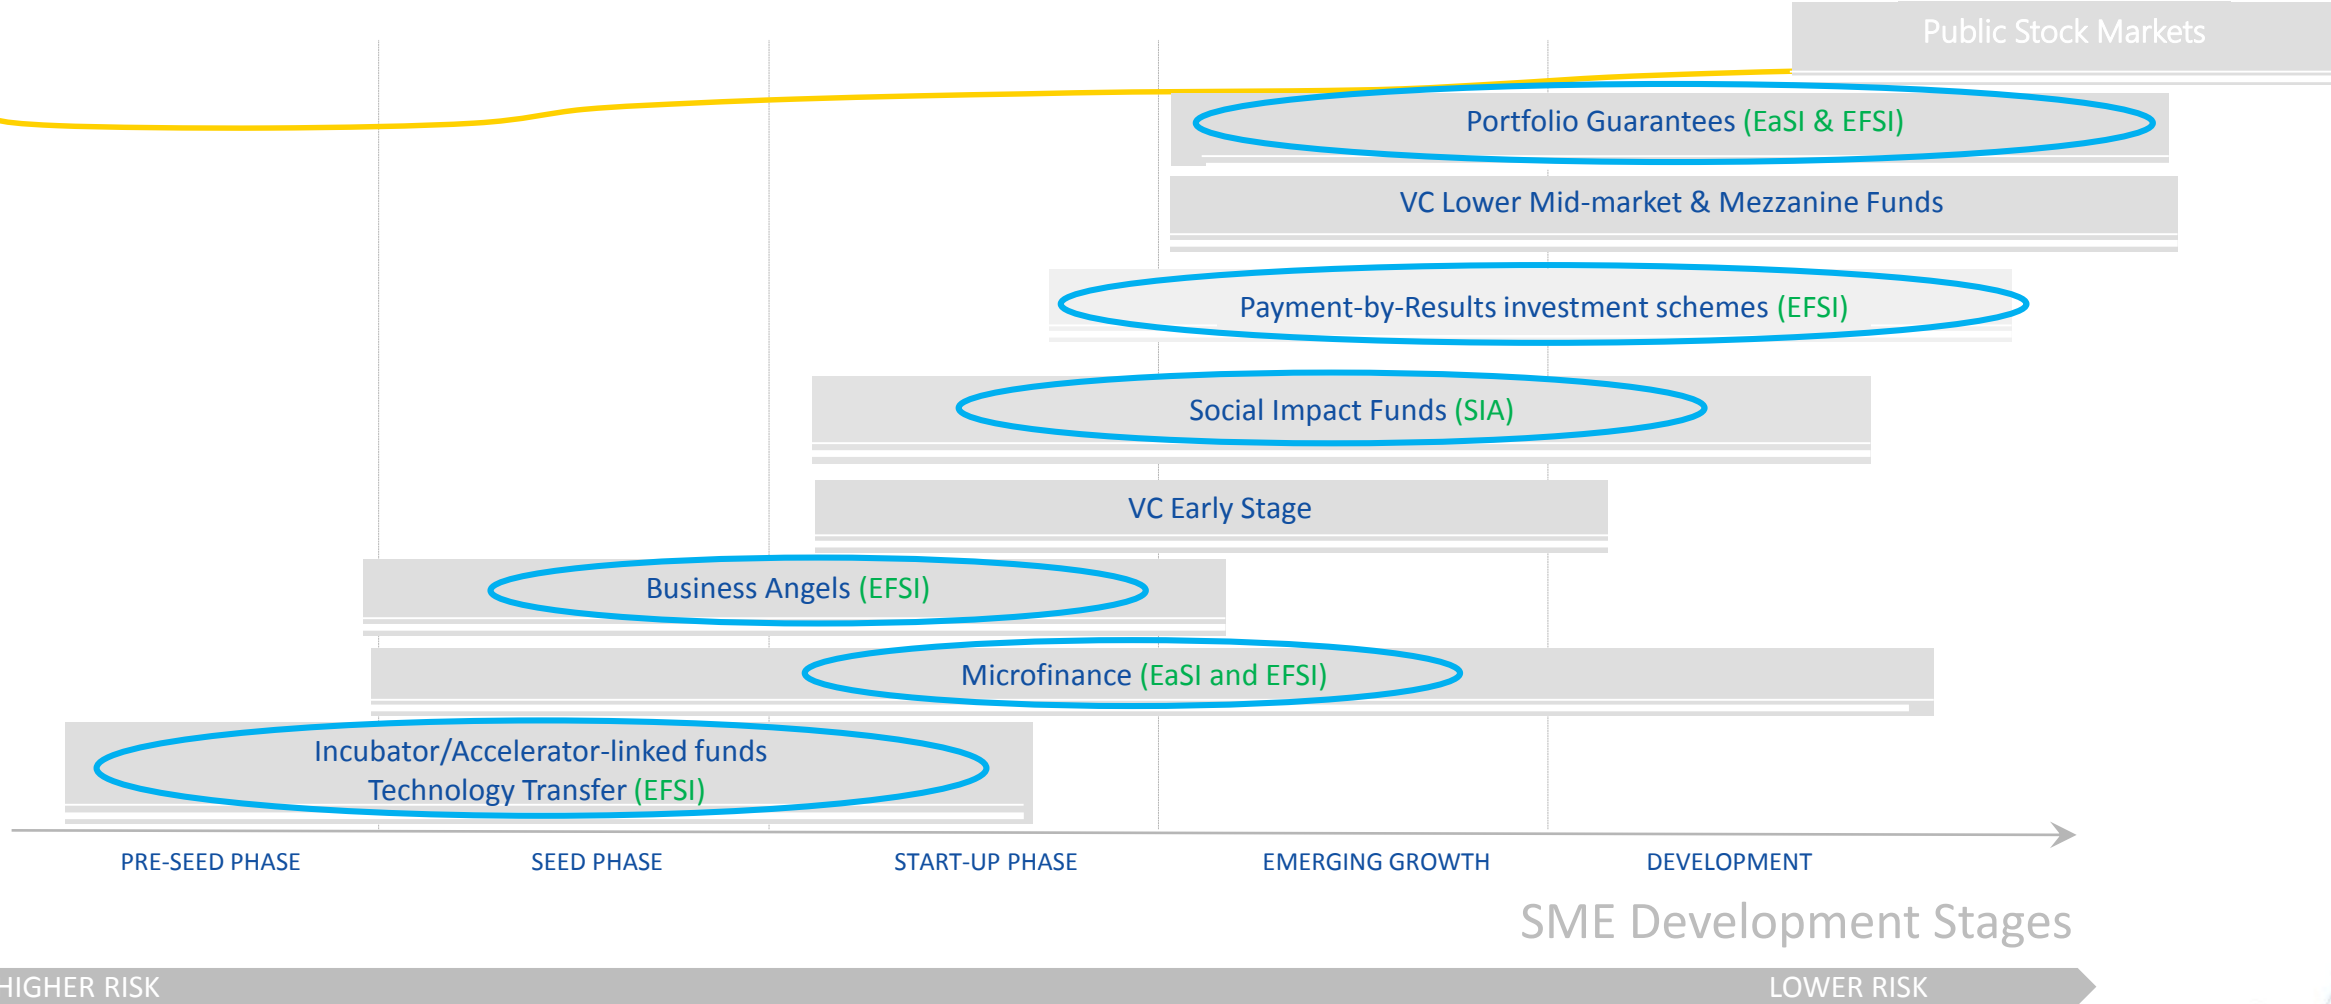

*Equity Toolbox for
Social Impact Investing*

*European Investment Fund
Brussels, 11 June 2019*

Support Social Enterprises Along Their Development

Investment in Incubators/Accelerator Structure

EUROPEAN FUND FOR STRATEGIC INVESTMENTS (EFSI)

Payment by Results Investment Schemes

Social Impact Accelerator (SIA)

What have we achieved?

Target region and impact